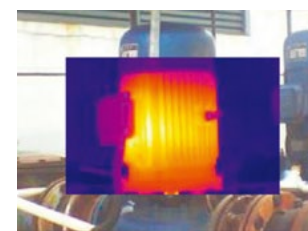

ICI | T-Cam 160 P

The ICI T-Cam 160 P is a must-have tool for any Contractor, Electrician, or Food Services Inspectors. Maintain critical electrical and building infrastructure as well as cold storage and food service equipment. Keep engines running within normal temperatures. The handheld thermal imager has a 160x120 resolution infrared camera with a 3.5" Color LCD, 320x240 capacitive touchscreen. The 60 seconds of voice recording and text annotation on images is an invaluable feature when working in the field. Includes ICI Reporting Software.

Features

- ICI Dual Vision - IR and Visible
- Auto Hot/Cold Spot Markers
- Dual Temperature Range
- Touchscreen Display
- 2 Lines, 3 Area Boxes, 3 Spots
- Voice / Text annotation
- Visible Light Digital Camera
- LED Flashlight
- Thumbnail View
- Image Rotation
- Includes Reporting Software

Applications

- Electrical Inspections
- Home Contractor Inspections
- Plant/General Maintenance
- HVAC/R
- Transportation/Automotive
- Cooling and Reheating
- Serving Areas
- Food Service Equipment
- Cold Storage

Lens Options & Accessories

- 7.5 mm = 29.8° x 22.6°
- 11 mm = 20.6° x 15.5°
- 22 mm = 10.4° x 7.8°
- 33 mm = 6.9° x 5.2°
- 2x Telephoto Optic
- 2x Wide Angle Optic
- Hard transport case
- Sun visor (Optional)
- Tripod base
- AC charger/power supply
- Battery Charger
- Camera lens cap
- Software CD-ROM
- Hand-strap
- WiFi (Optional)
- Bluetooth (Optional)

Specifications