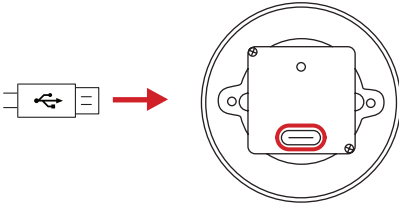

Package Includes

GC Series Core

Type-C to USB Cable

Software USB Drive

ENSURE ALL SYSTEM EQUIPMENT AND COMPONENT ITEMS ARE PRESENT BEFORE BEGINNING INSTALLATION

Set Up

A.

Plug the Mini-USB end of the USB cable into the back of the GC Series Core.