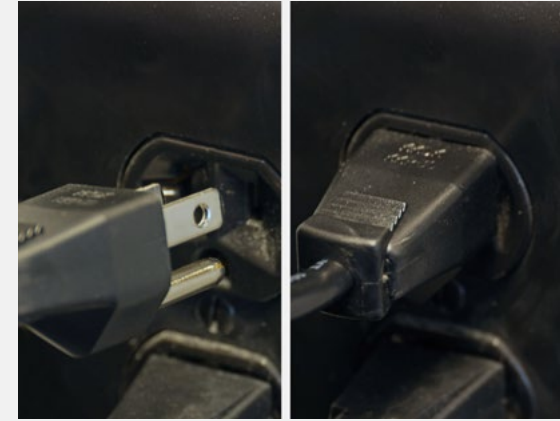

1. **6** Launch your version of the IR Flash Software from the desktop. Enjoy your purchase.