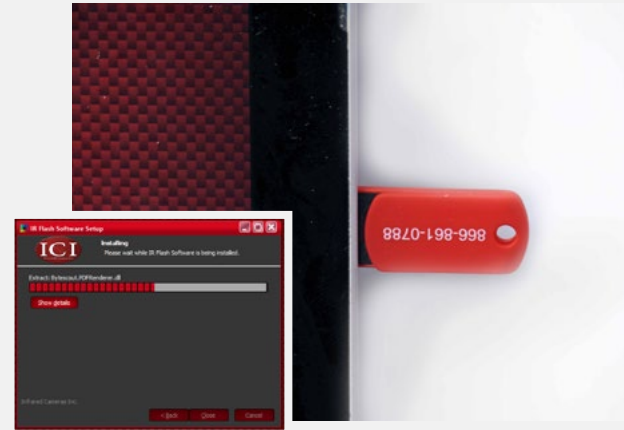

ICI | Mirage HC Quick Start Guide

www.infraredcamerasinc.com | sales@infraredcamerasinc.com

INFRARED CAMERAS INC.
2105 W. Cardinal Dr.
Beaumont, TX 77705

Phone: (409) 861-0788
Toll Free: (866) 861-0788

We are IR™

PACKAGE INCLUDES

- A. AC/DC Wall Adapter
- B. Power Cord
- C. ICI Mirage HC Infrared Camera
- D. Mini USB to USB Connector (Type A) Cord
- E. IR Flash Software USB Drive

- 1** Install IR Flash Software using the USB Drive. Refer to your IR Flash Software User Guide for instructions.